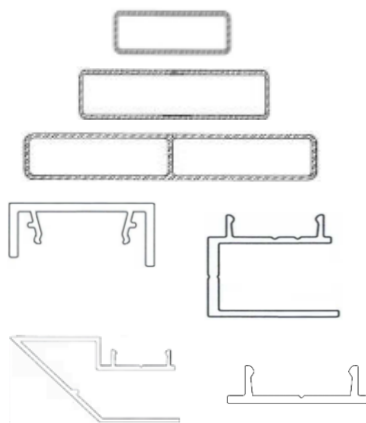

Aluminium Slats

LT = Lead Time / TP = Trades Price / GP = General Public

Mill Finish			
Product	LT	GP	TP
Slat - 38 x 16 x 1.2mm @ 6500mm	2-4	$31.59	$24.30
Slat - 65 x 16 x 1.2mm @ 6500mm	Stock	$46.14	$35.49
Slat 100 x 16 x 1.2mm @ 6500mm	2-4	$71.48	$54.98
Concealed Channel @ 6500mm	Stock	$30.82	$23.71
Concealed Channel Cover @6500mm	Stock	$19.67	$15.13
135d Fencing U Channel	2-4	$58.11	$44.70
Slat Support - 5000mm	2-4	$10.52	$8.09

Standard Colours			
Product	LT	GP	TP
Slat - 38 x 16 x 1.2mm @ 6500mm	2-4	$37.90	$29.15
Slat - 65 x 16 x 1.2mm @ 6500mm	2-4	$52.00	$40.00
Slat 100 x 16 x 1.2mm @ 6500mm	2-4	$90.48	$69.60
Concealed Channel @ 6500mm	2-4	$39.00	$30.00
Concealed Channel Cover @6500mm	2-4	$24.96	$19.20
135d Fencing U Channel	2-4	$65.52	$50.40
Slat Support - 5000mm	2-4	$11.90	$9.15

Wood Look			
Product	LT	GP	TP
Slat - 38 x 16 x 1.2mm @ 6500mm	2-4	$49.92	$38.40
Slat - 65 x 16 x 1.2mm @ 6500mm	2-4	$77.48	$59.60
Slat 100 x 16 x 1.2mm @ 6500mm	2-4	$120.38	$92.60
Concealed Channel @ 6500mm	2-4	$52.39	$40.30
Concealed Channel Cover @6500mm	2-4	$37.70	$29.00
135d Fencing U Channel	2-4	$80.60	$62.00
Slat Support - 5000mm	2-4	$15.41	$11.85

Aluminium Framing Post			
Product	LT	GP	TP
50 x 50 x 6500mm - Mill Finish	2-4	$132.43	$101.87
50 x 50 x 6500mm - Standard Colour	2-4	$149.31	$114.85
50 x 50 x 6500mm - Wood Look	2-4	$183.69	$141.30

Standard/Powdercoated COLOURS		
Black Satin	Monument Satin	Shale Grey Matte
Domain Satin	Pearl White Gloss	Surfmist Matte
Woodland Grey Matte		
Other colours available on request - PRICE & LEAD TIME MAY VARY.		

Wood Look		
Bush Cherry	Jarrah	Western Red Cedar
Beach Oak	Light Oak	Wild Olive

Accessories			
Product	LT	GP	TP
Fence U Channel Top/Bottom Cap	Stock	$1.17	$0.90
Slat Support Top/Bottom Cap	Stock	$1.69	$1.30
Fence 135d C Channel Top/Bottom Cap	Stock	$1.95	$1.50
Screws 10x16mm S/D Hex (BOX1000)	Stock	$60.65	$46.65